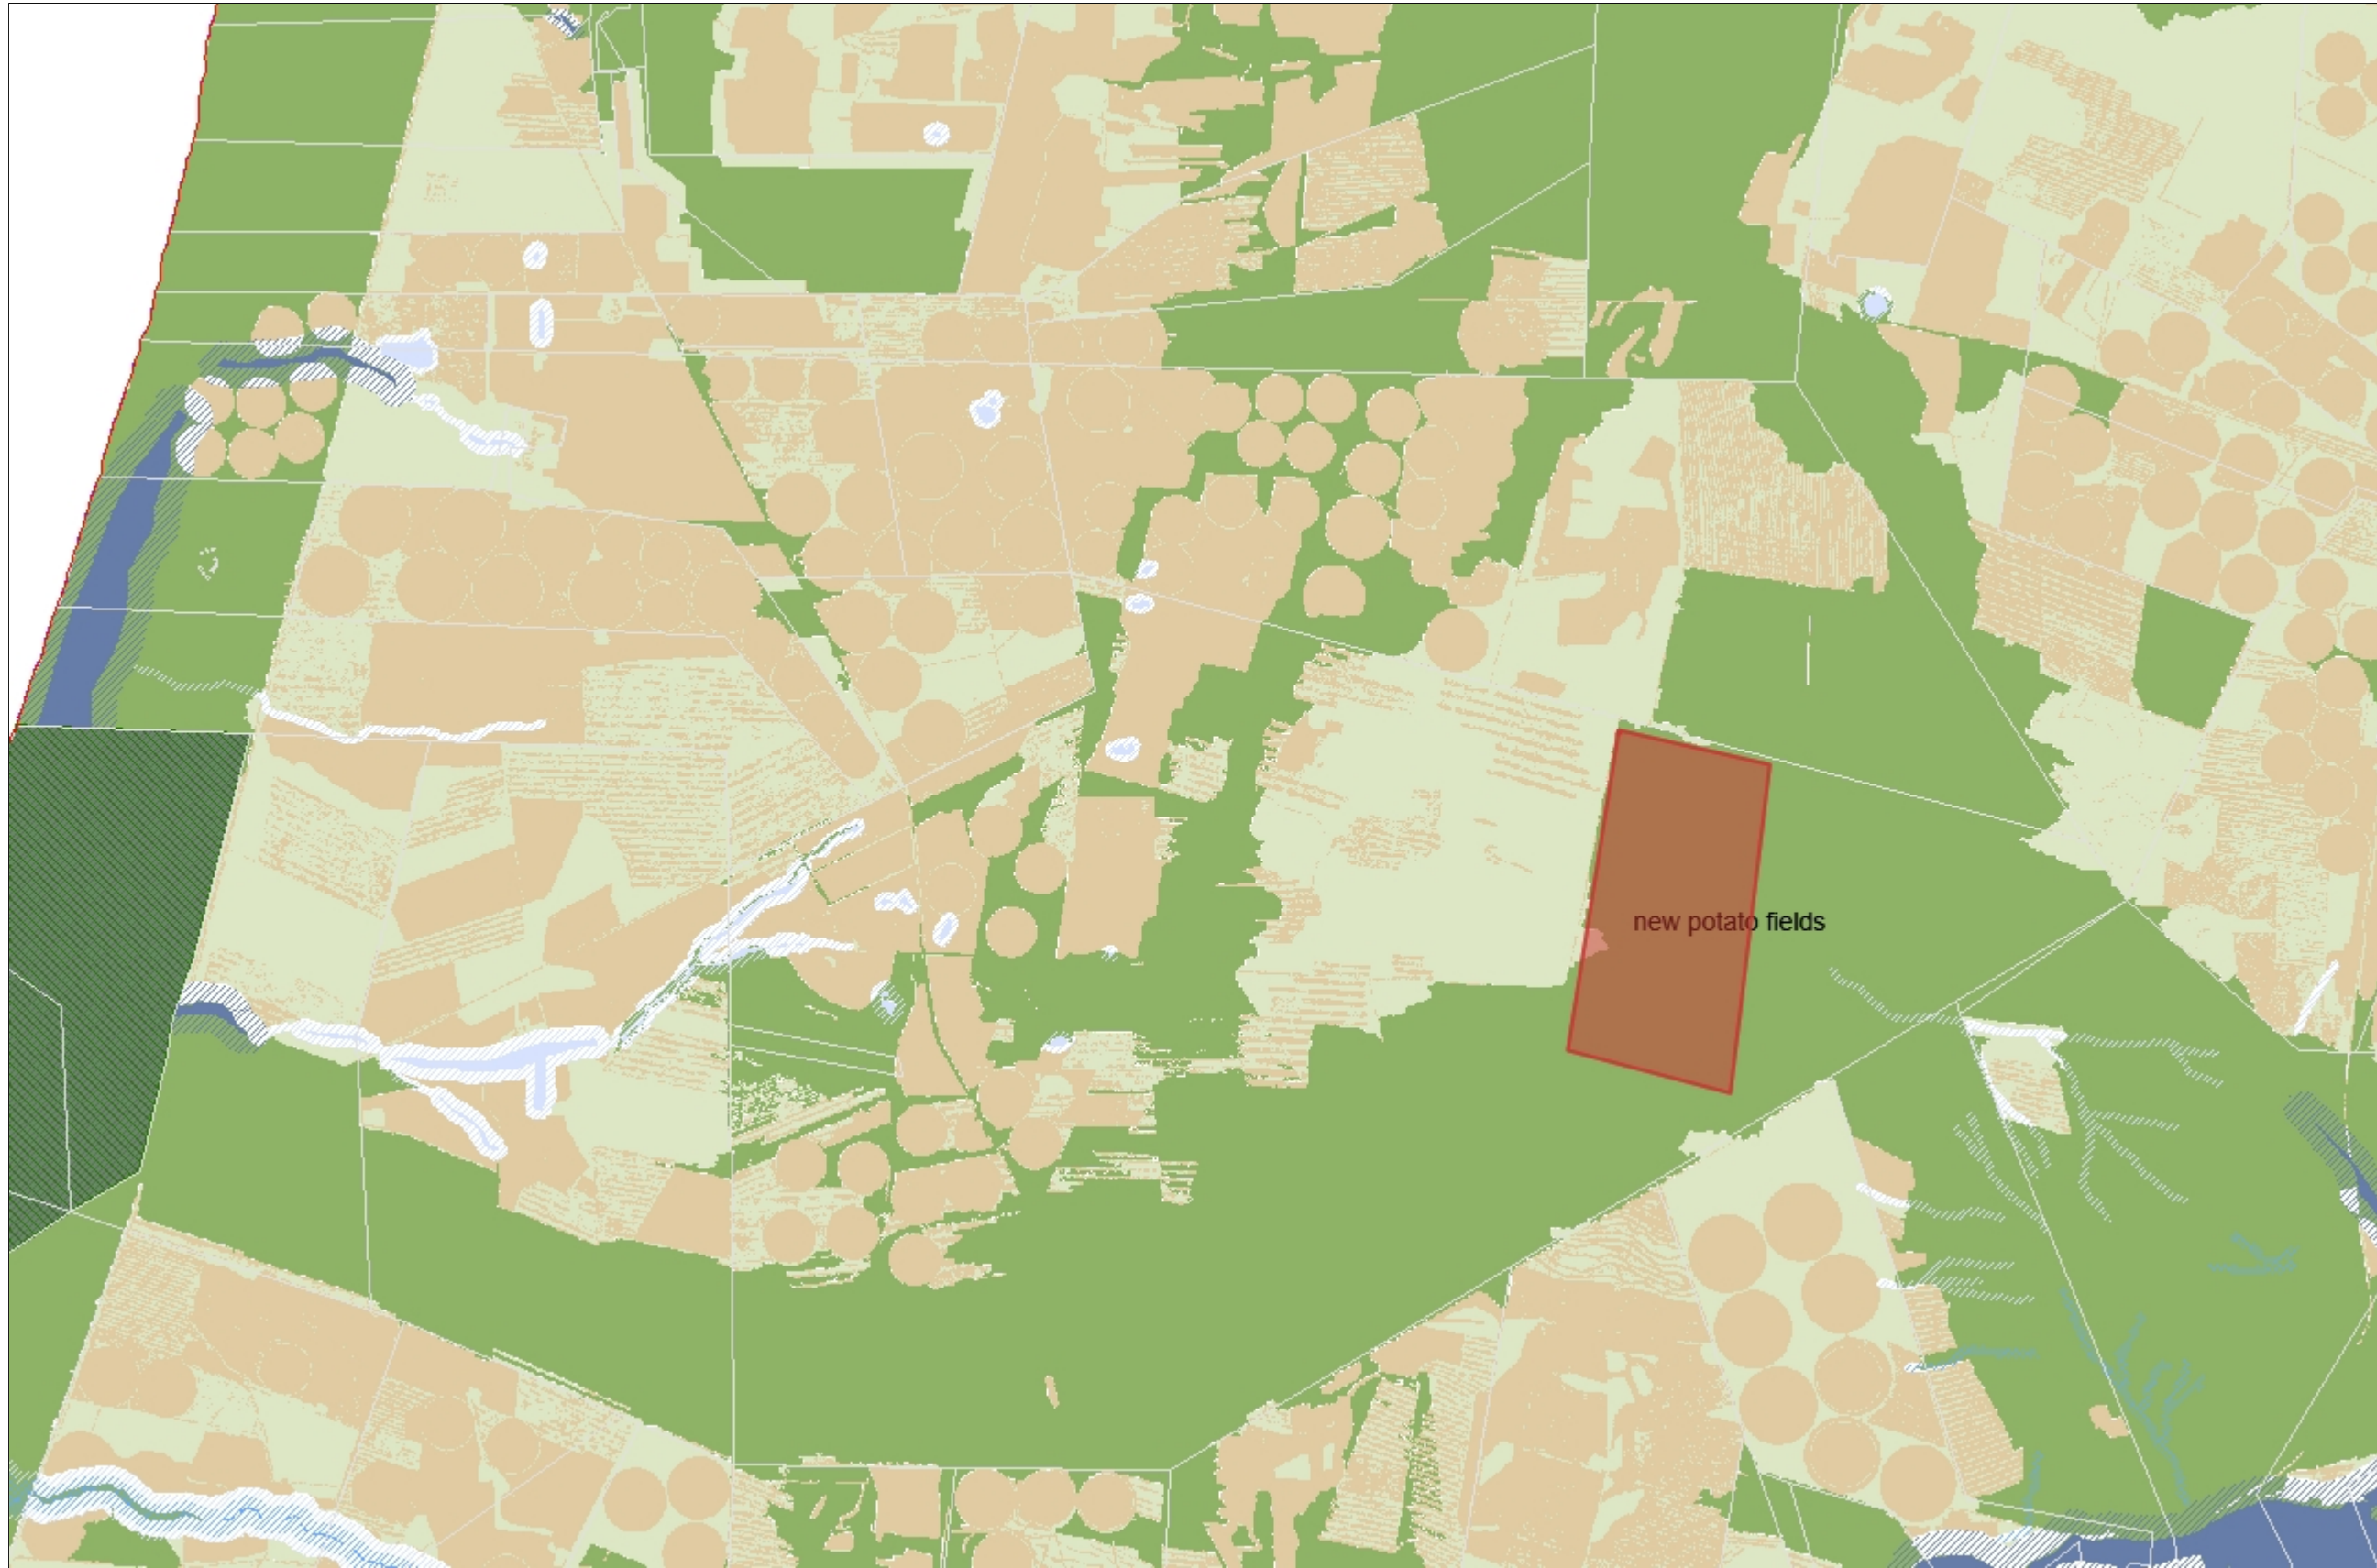

Bergrivier - EIA assessment

Description

North East of Dwarskersbos, new potato fields

Legend

- FSP Bergrivier boundary
- Local municipalities - LUDS
- South African municipal boundaries 2009
- South African parent farm cadaster
- South African municipal boundaries
- South African parent farm cadaster
- Formal protected areas (NBA 2011)
- Informal protected areas (NPAES)
- Marine Protected Areas MPAs (NBA 2011)
- FSP Bergrivier aquatic CBAs**
- Critical Biodiversity Area
- Critical Biodiversity Area Buffer
- Critical Ecological Support Area
- Critical Ecological Support Area Buffer
- Other Ecological Support Area
- Other Ecological Support Areas Buffer
- FSP Bergrivier terrestrial CBAs**
- Protected Areas
- Critical Biodiversity Area
- Other natural area
- No natural remaining
- World Street Map

1: 65 248

3.3 0 1.66 3.3 Kilometers