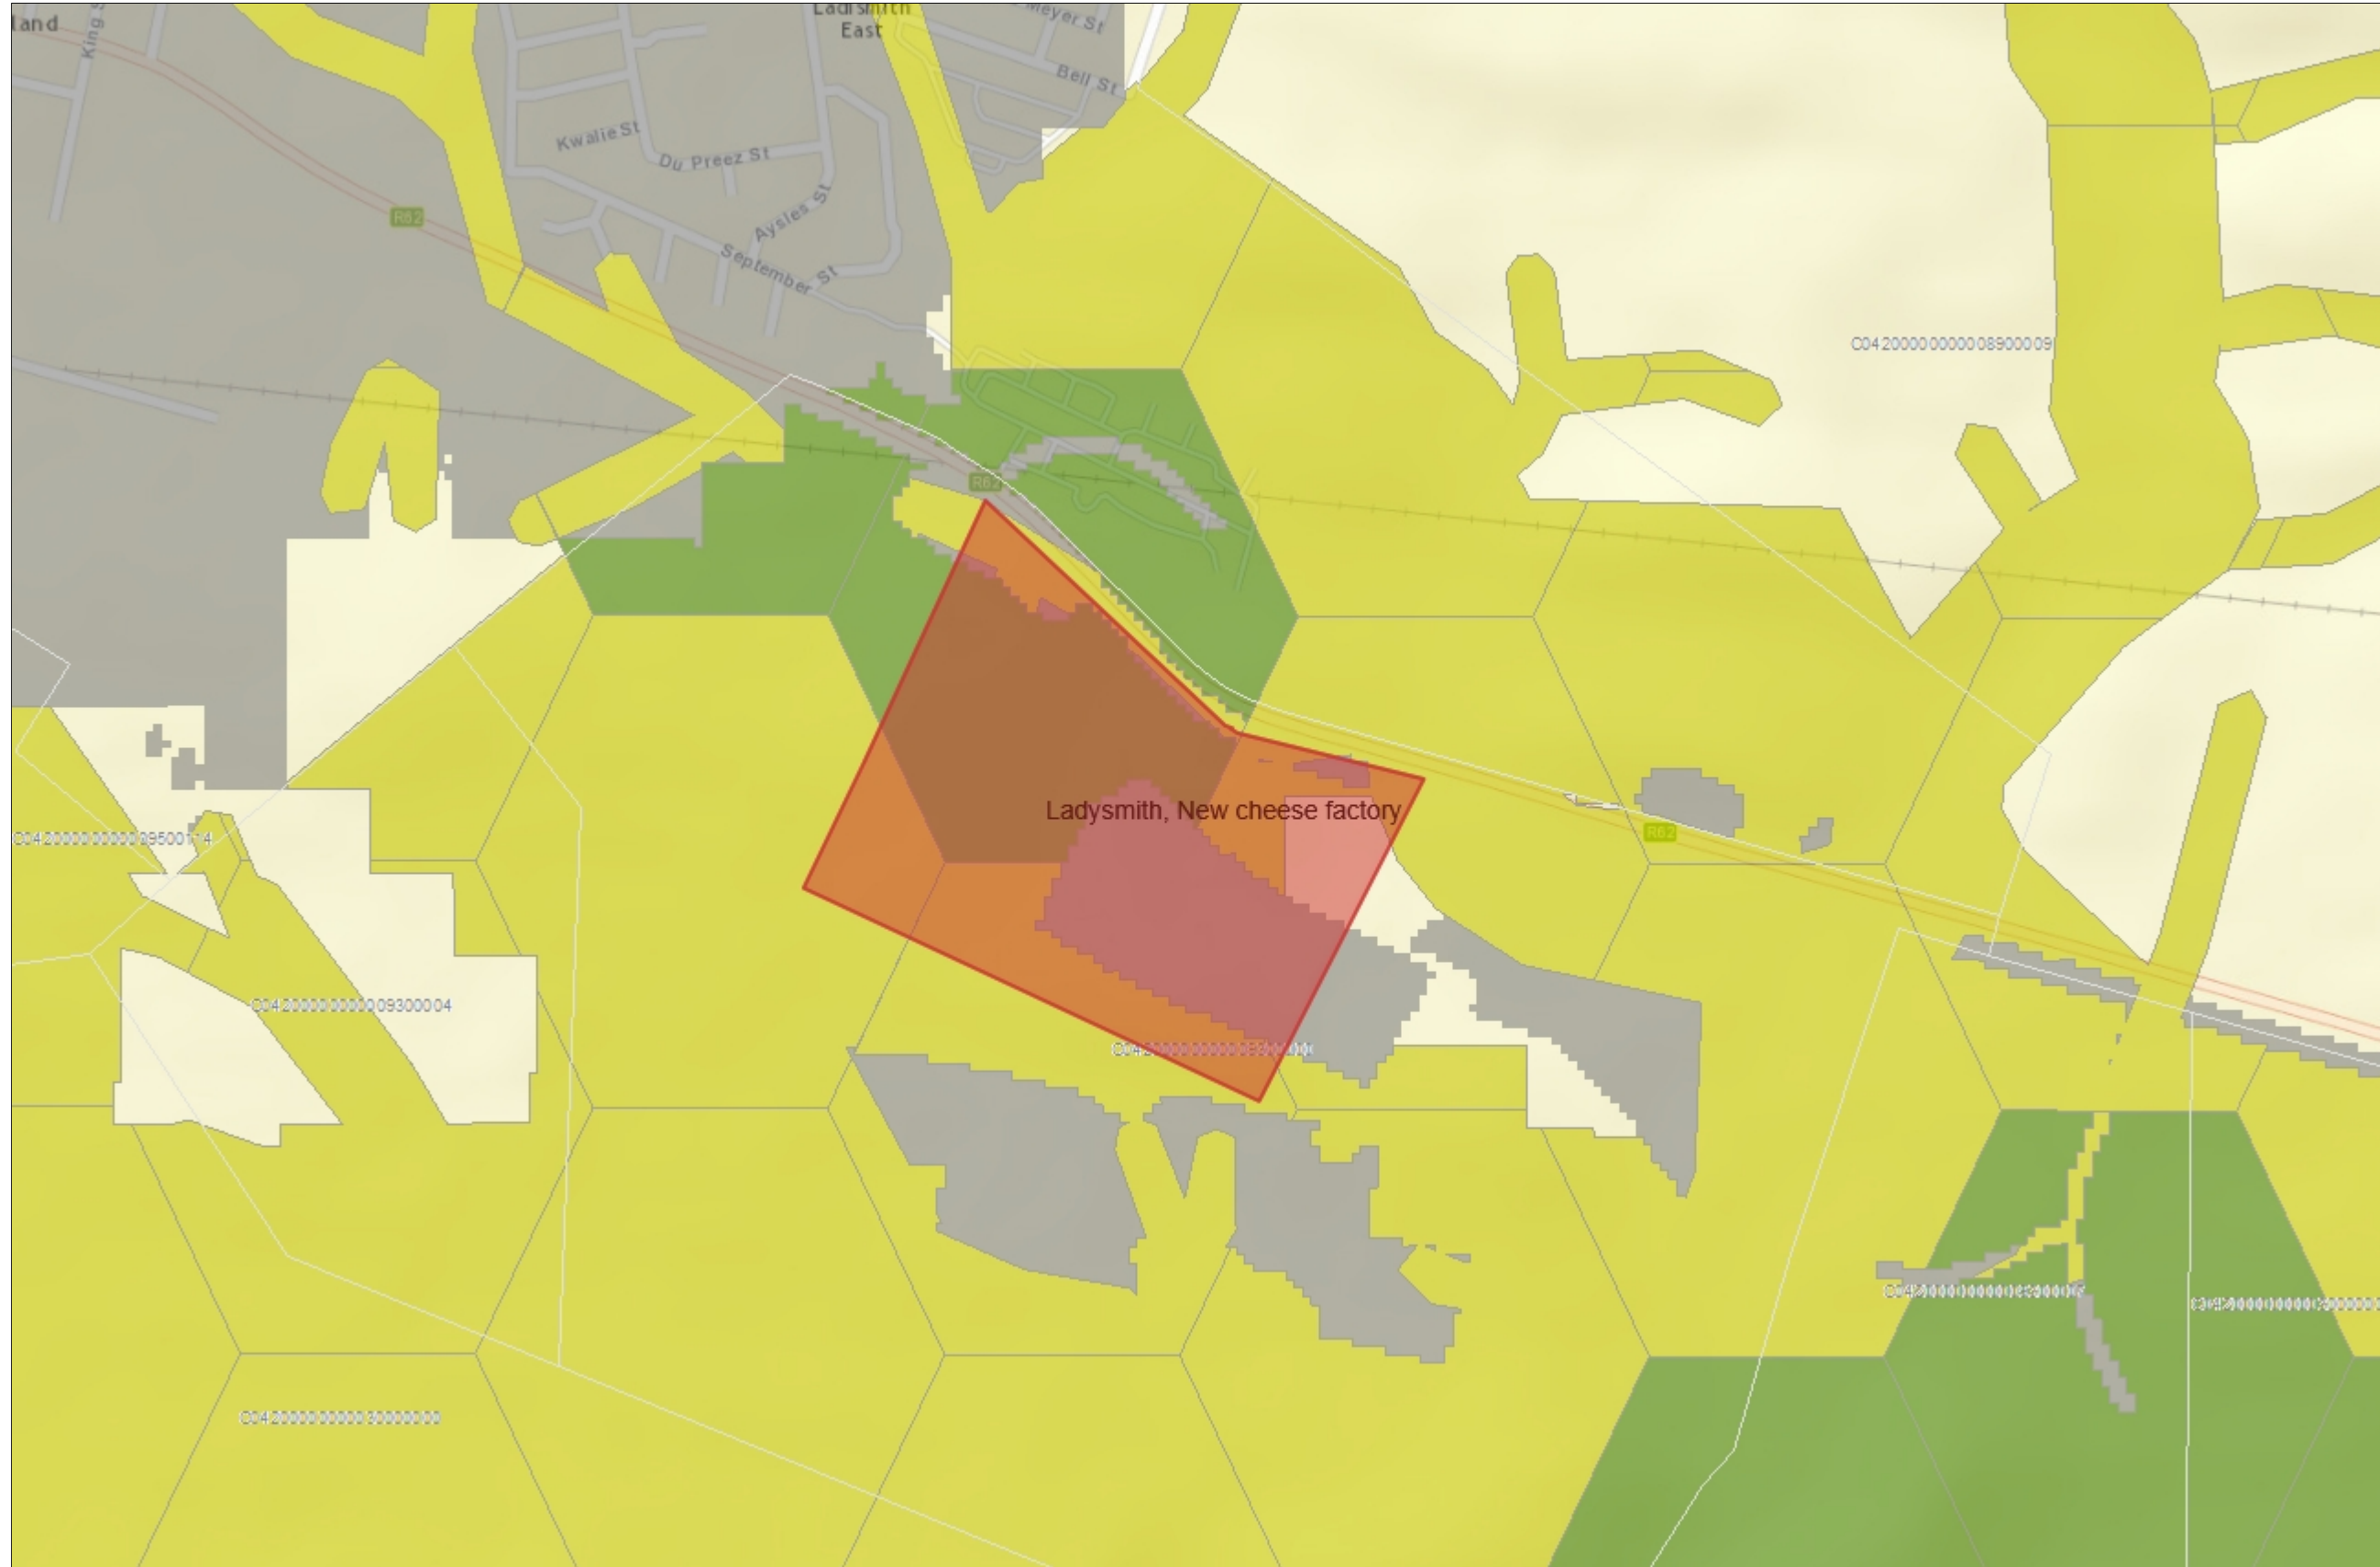

**Description**

Ladysmith, new cheese factory

**Legend**

- Little Karoo Biodiversity Assessment bounda
- Local municipalities - LUDS
- South African municipal boundaries 2009
- South African parent farm cadaster
- Formal protected areas (NBA 2011)
- Informal protected areas (NPAES)
- Marine Protected Areas MPAs (NBA 2011)
- Little Karoo BA CBA map lookup layer
- Little Karoo BA CSAs and ESAs
- Protected Area
- Critical Biodiversity Area
- Ecological Support Area
- No Natural Areas Remaining
- World Street Map

1: 9 983

0.5 0 0.25 0.5 Kilometers