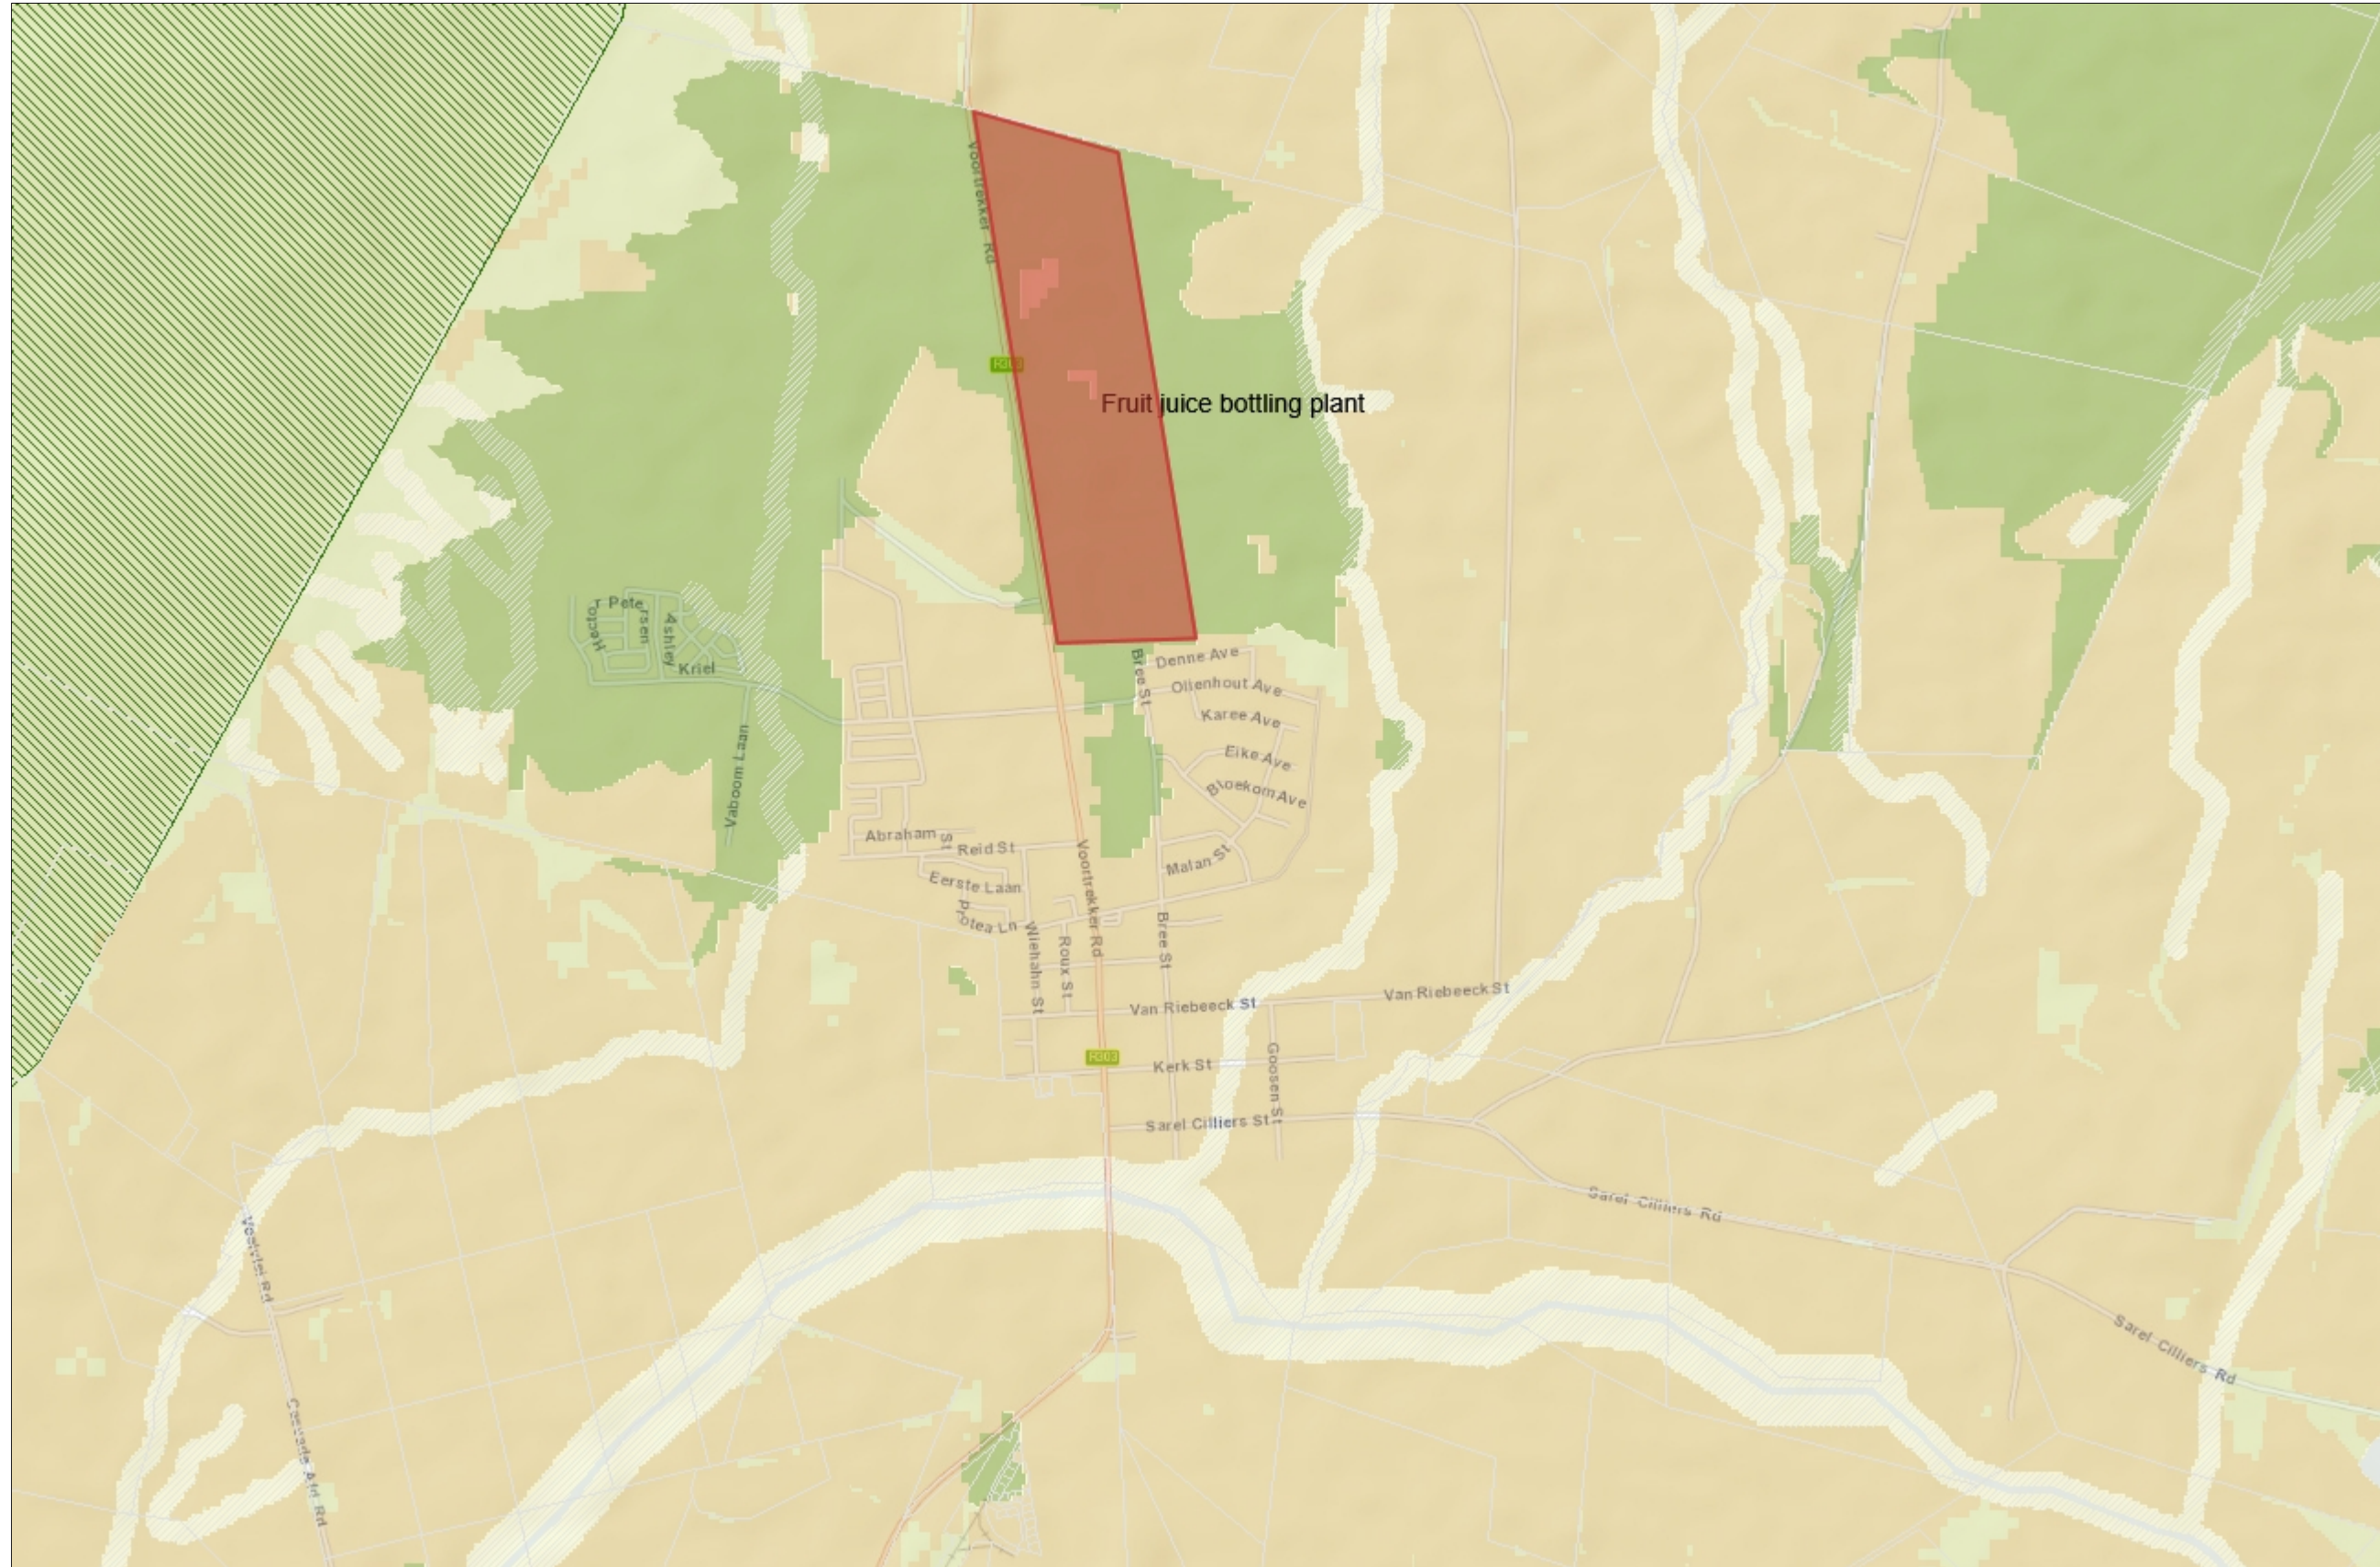

Description

Prince Alfred Hamlet, Fruit juice bottling plant

Legend

- FSP Witzenberg boundary
- Local municipalities - LUDS
- South African municipal boundaries 2009
- South African parent farm cadaster
- South African municipal boundaries
- South African parent farm cadaster
- Formal protected areas (NBA 2011)
- Informal protected areas (NPAES)
- Marine Protected Areas MPAs (NBA 2011)
- FSP Witzenberg aquatic CBAs**
- Critical Biodiversity Area
- Critical Biodiversity Area Buffer
- Critical Ecological Support Area
- Critical Ecological Support Area Buffer
- Other Ecological Support Area
- Other Ecological Support Areas Buffer
- FSP Witzenberg terrestrial CBAs**
- Protected Areas
- Critical Biodiversity Area
- Other natural area
- No natural remaining
- World Street Map**

1: 23 211

1.2 0 0.59 1.2 Kilometers